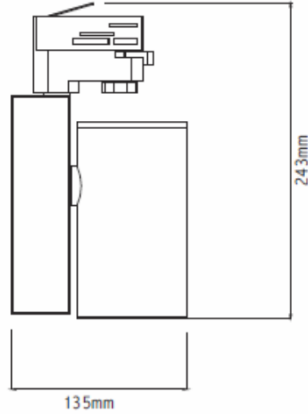

33w 3-phase spot light with built-in driver

3000K-17°

3000K-24°

3000K-40°

Lumen output (Tc=85°C)

Color Temp.	CRI	CRI	CRI
	80	90	95
2700K	3180	2460	2370
3000K	3350	2880	2670
4000K	3600	2960	2800
5000K	3670		
6500K	3680		

Lumen per wattage (Tc=85°C)

Color Temp.	CRI	CRI	CRI
	80	90	95
2700K	96	75	72
3000K	102	87	81
4000K	109	90	85
5000K	111		
6500K	112		

- Beam Angle: 17/24/40 degrees
- Material: Aluminum
- Tilting Angle: 350 degree rotation ; 90 degree vertical
- LED Array: Luminus CHM-14
- Driver: RiO built-in 100-240V non-dimmable driver
- Input Voltage: Non-dimmable 100-240V 50/60Hz
- Power: 33w
- Current : 900 mA