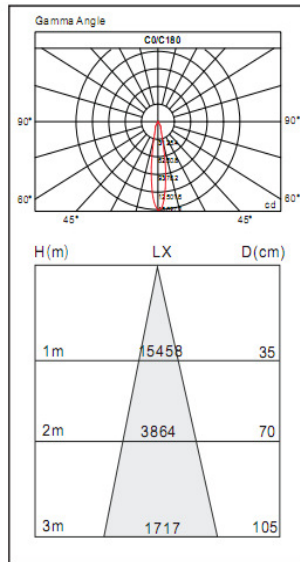

33w 3-phase spot light with built-in driver

3000K-17°

3000K-24°

3000K-40°

Lumen output (Tc=85°C)

Color Temp.	CRI	CRI	CRI
	80	90	95
2700K	3180	2460	2370
3000K	3350	2880	2670
4000K	3600	2960	2800
5000K	3670		
6500K	3680		

Lumen per wattage (Tc=85°C)

Color Temp.	CRI	CRI	CRI
	80	90	95
2700K	96	75	72
3000K	102	87	81
4000K	109	90	85
5000K	111		
6500K	112		

- Beam Angle: 17/24/40 degrees
- Material: Aluminum
- Tilting Angle: 350 degree rotation ; 90 degree vertical
- LED Array: Luminus CHM-14
- Driver: RiO built-in 100-240V non-dimmable driver
- Input Voltage: Non-dimmable 100-240V 50/60Hz
- Power: 33w
- Current : 900 mA