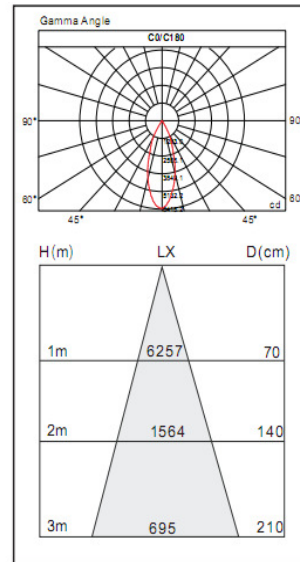

33w 3-phase spot light with built-in driver

3000K-17°

3000K-24°

3000K-40°

Lumen output (Tc=85°C)

Color Temp.	CRI	CRI	CRI
	80	90	95
2700K	3180	2460	2370
3000K	3350	2880	2670
4000K	3600	2960	2800
5000K	3670		
6500K	3680		

Lumen per wattage (Tc=85°C)

Color Temp.	CRI	CRI	CRI
	80	90	95
2700K	96	75	72
3000K	102	87	81
4000K	109	90	85
5000K	111		
6500K	112		

- Beam Angle: 17/24/40 degrees
- Material: Aluminum
- Tilting Angle: 350 degree rotation ; 90 degree vertical
- LED Array: Luminus CHM-14
- Driver: RiO built-in 100-240V non-dimmable driver
- Input Voltage: Non-dimmable 100-240V 50/60Hz
- Power: 33w
- Current : 900 mA