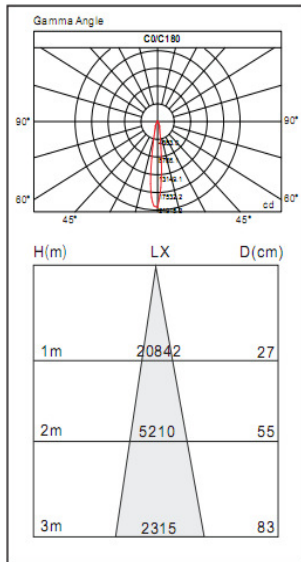

33w 3-phase spot light with built-in driver

3000K-17°

3000K-24°

3000K-40°

Lumen output (Tc=85°C)

Color Temp.	CRI	CRI	CRI
	80	90	95
2700K	3180	2460	2370
3000K	3350	2880	2670
4000K	3600	2960	2800
5000K	3670		
6500K	3680		

Lumen per wattage (Tc=85°C)

Color Temp.	CRI	CRI	CRI
	80	90	95
2700K	96	75	72
3000K	102	87	81
4000K	109	90	85
5000K	111		
6500K	112		

- Beam Angle: 17/24/40 degrees
- Material: Aluminum
- Tilting Angle: 350 degree rotation ; 90 degree vertical
- LED Array: Luminus CHM-14
- Driver: RiO built-in 100-240V non-dimmable driver
- Input Voltage: Non-dimmable 100-240V 50/60Hz
- Power: 33w
- Current : 900 mA