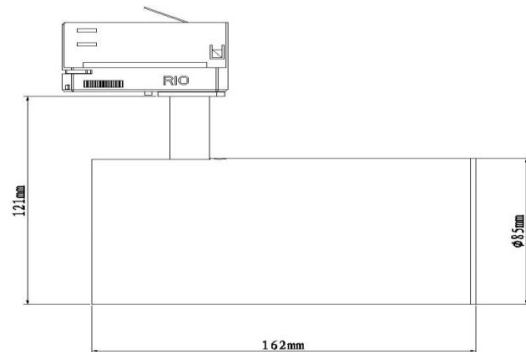

LED Track Light Series

**L4T707**

**33w 3-phase spot light with built-in driver**

**Lumen output (Tc=85°C)**

Color Temp.	CRI	CRI	CRI
	80	90	95
2700K	3192	2463	2341
3000K	3375	2888	2675
4000K	3618	3060	2838
5000K	3679	-	-

**Lumen per wattage (Tc=85°C)**

Color Temp.	CRI	CRI	CRI
	80	90	95
2700K	97	75	71
3000K	102	88	81
4000K	110	93	86
5000K	111	-	-

- Beam Angle: 17/24/40 degrees
- Material: Aluminum
- Tilting Angle: 350 degree rotation ; 90 degree vertical
- LED Array: Luminus CHM-14
- Driver: RiO built-in 100-240V non-dimmable driver
- Input Voltage: Non-dimmable 100-240V 50/60Hz
- Power: 33w
- Current : 900 mA